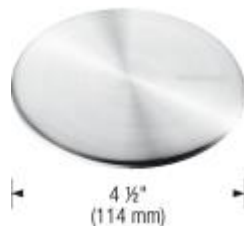

Satin brushed finish

Item No. 400009

Spec sheets/DXF

Top View

Scope of supply

3 1/2" (90 mm) stainless steel strainer, clips, template

Design tips

Width of base unit : 685 mm

Bowl depth: 8" (205 mm)

Faucets

BLANCO TORINO
Stainless steel
403301

BLANCO LETO
Chrome
401464

BLANCO ABBY
Chrome
401468

Optional Accessories

Stainless Steel Sink Grid,
Available as of September 2015
406405