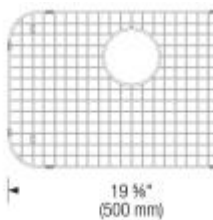

Rear-positioned drain hole for maximum usable bowl and cabinet storage space

3 1/2" (90 mm) stainless steel strainer included

Clips included, template included

Limited Lifetime Warranty

Surfaces

Satin brushed
finish

Satin brushed finish

Item No. 400009

Spec sheets/DXF

Top View

Scope of supply

3 1/2" (90 mm) stainless steel strainer, clips, template

Design tips

Width of base unit : 685 mm

Bowl depth: 8" (205 mm)

Faucets

BLANCO TORINO
Stainless steel
403301

BLANCO LETO
Chrome
401464

BLANCO ABBY
Chrome
401468

Optional Accessories

Stainless Steel Sink Grid,
Available as of September 2015
406405